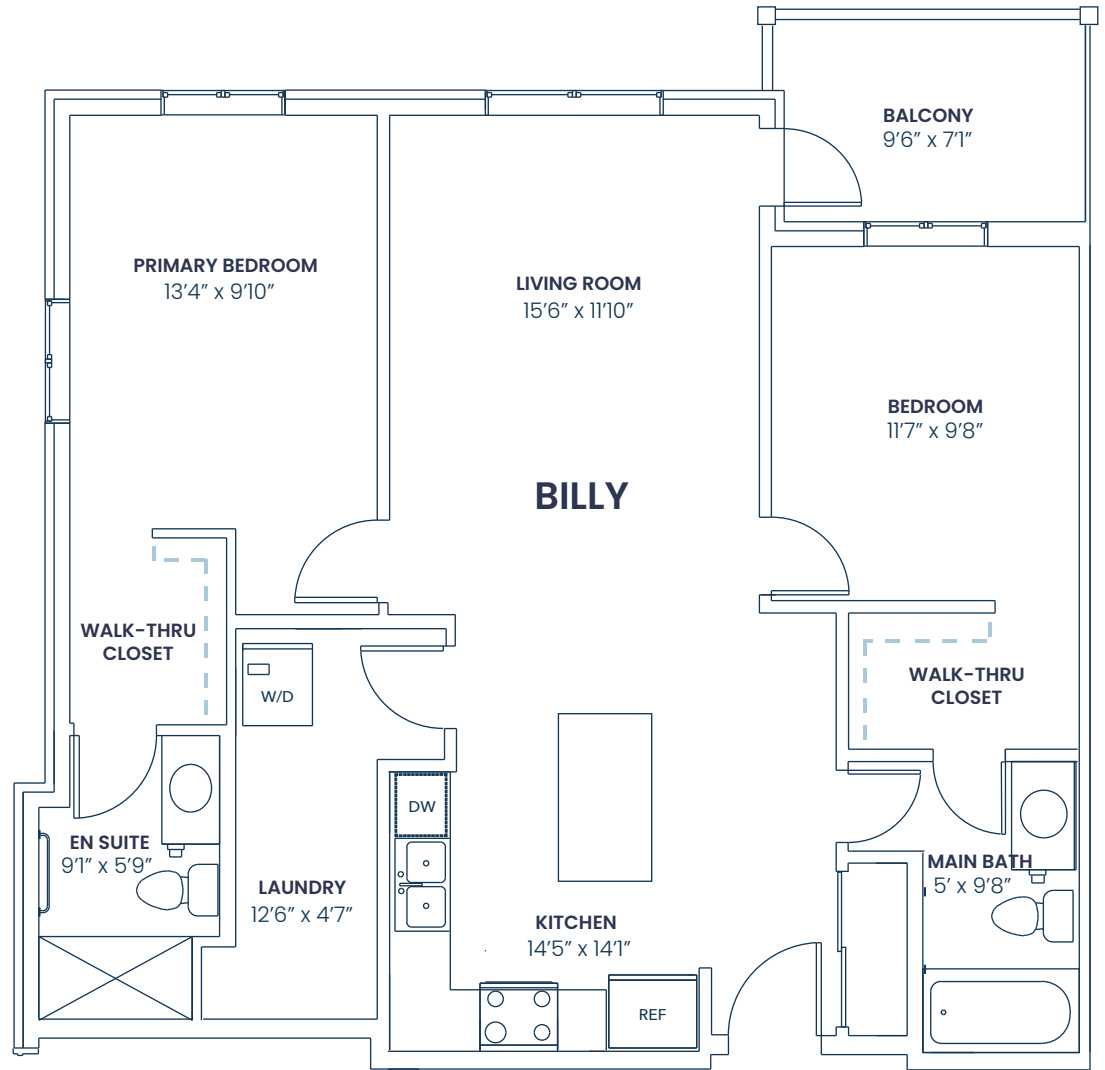

SKY GATE

1ST FLOOR: ALPHA

ALL OTHER FLOORS: ALPHA

MODEL	BEDROOMS	BATHS	SQUARE FEET
BILLY	2	2	980

All square footage and room sizes are approximate and may not be exactly as shown