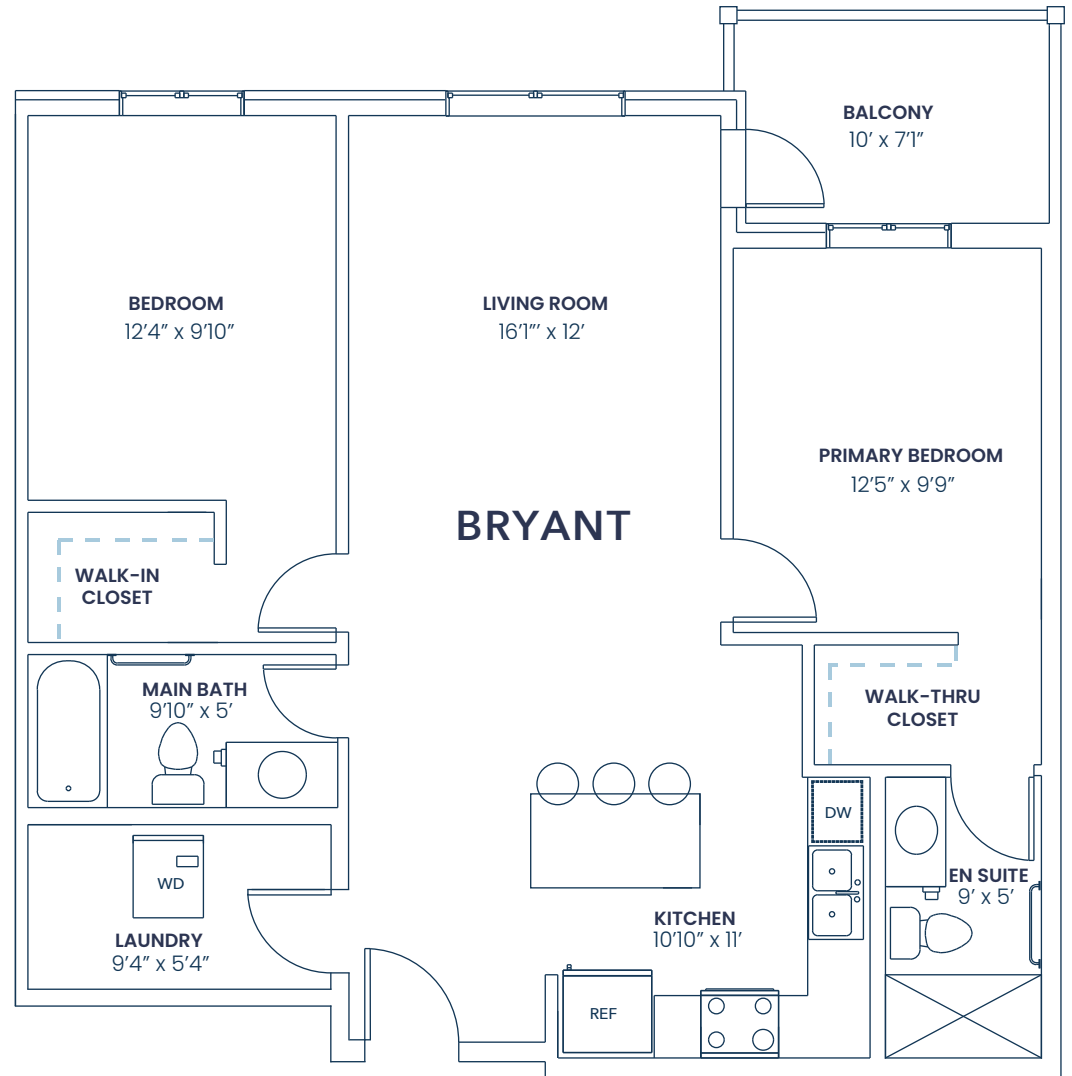

# SKY GATE

1ST FLOOR: ALPHA

ALL OTHER FLOORS: ALPHA

MODEL	BEDROOMS	BATHS	SQUARE FEET
BRYANT	2	2	983

All square footage and room sizes are approximate and may not be exactly as shown