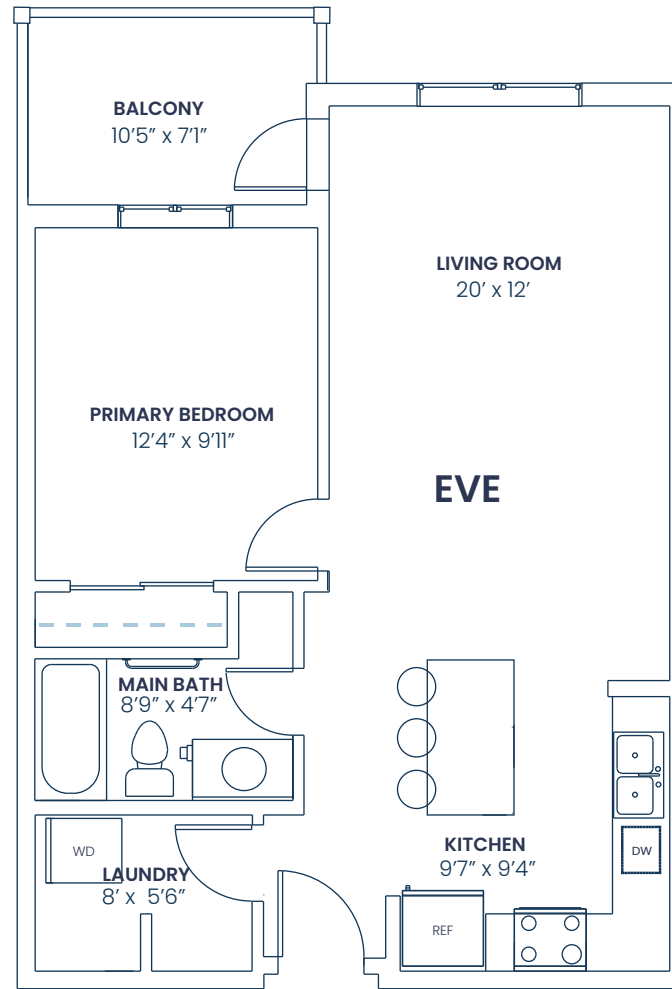

# SKY GATE

1ST FLOOR: ALPHA

ALL OTHER FLOORS: ALPHA

MODEL	BEDROOMS	BATHS	SQUARE FEET
EVE	1	1	657

All square footage and room sizes are approximate and may not be exactly as shown