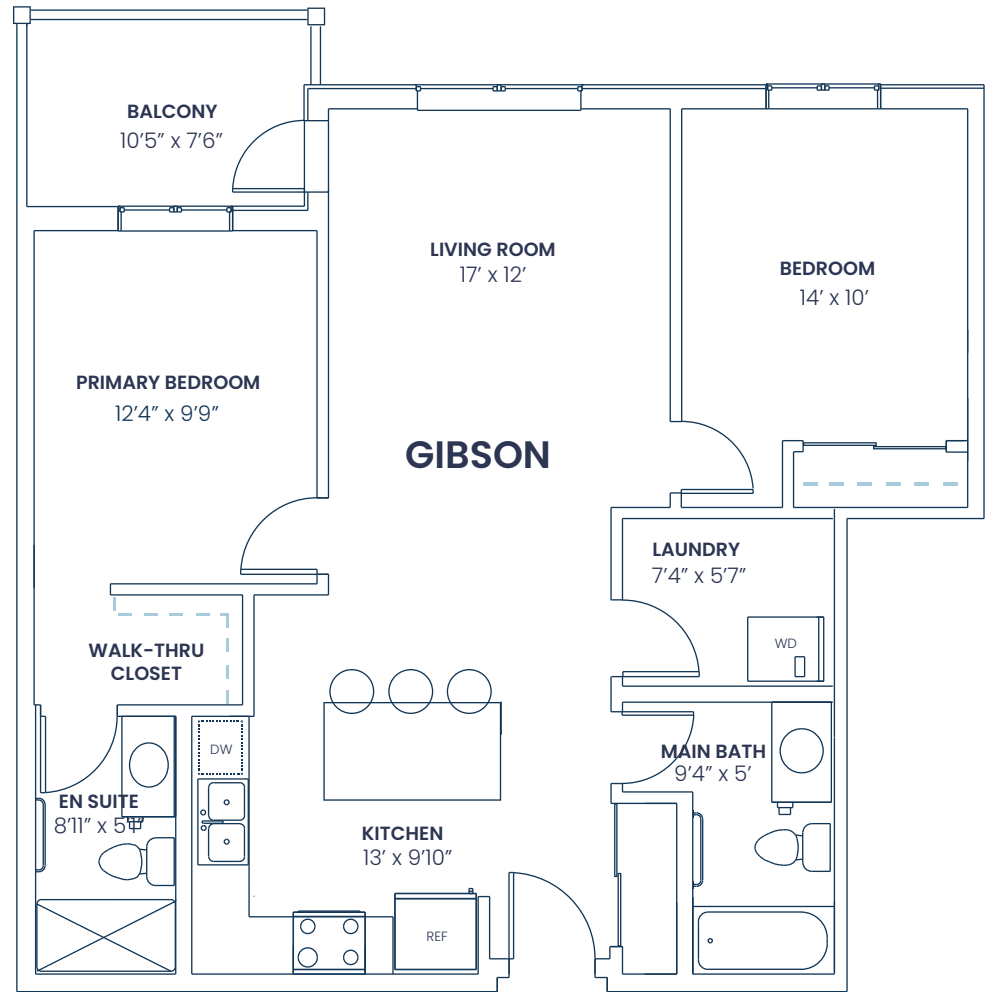

SKY GATE

1ST FLOOR: ALPHA

ALL OTHER FLOORS: ALPHA

MODEL	BEDROOMS	BATHS	SQUARE FEET
GIBSON	2	2	907

All square footage and room sizes are approximate and may not be exactly as shown