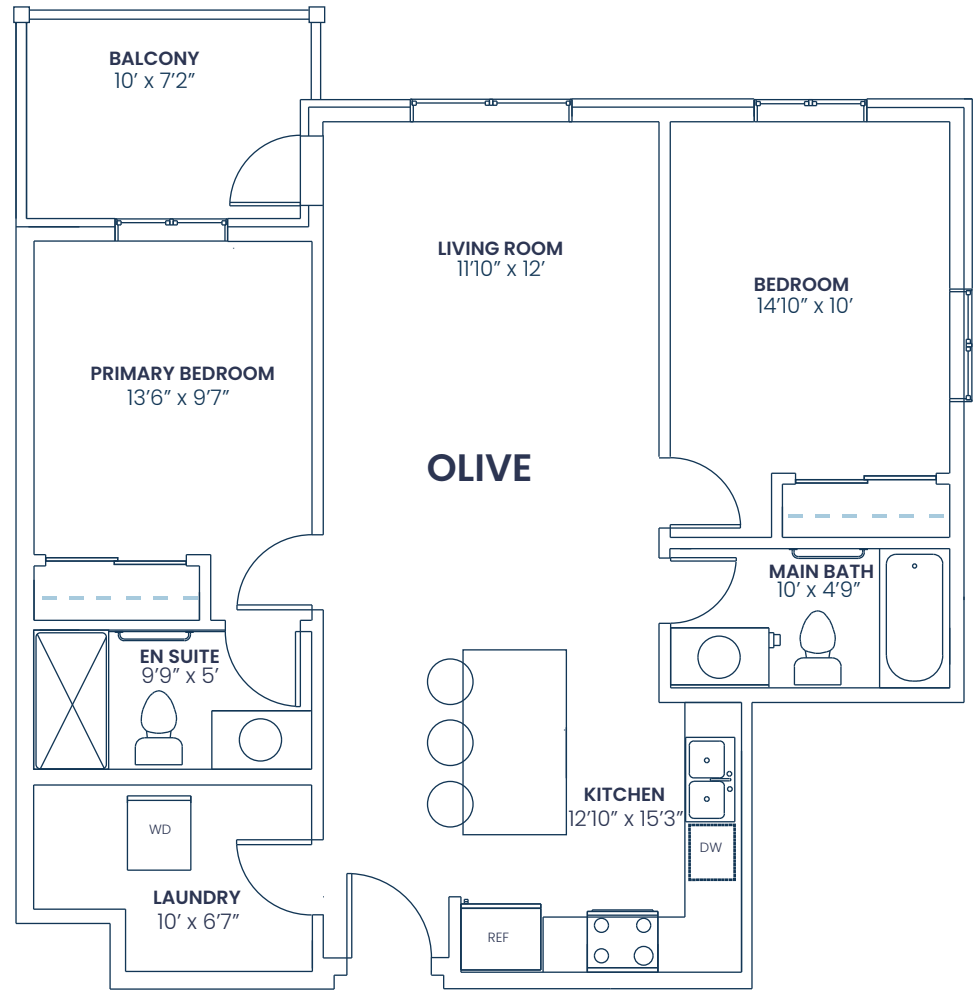

SKY GATE

1ST FLOOR: ALPHA

ALL OTHER FLOORS: ALPHA

MODEL	BEDROOMS	BATHS	SQUARE FEET
OLIVE	2	2	906

All square footage and room sizes are approximate and may not be exactly as shown