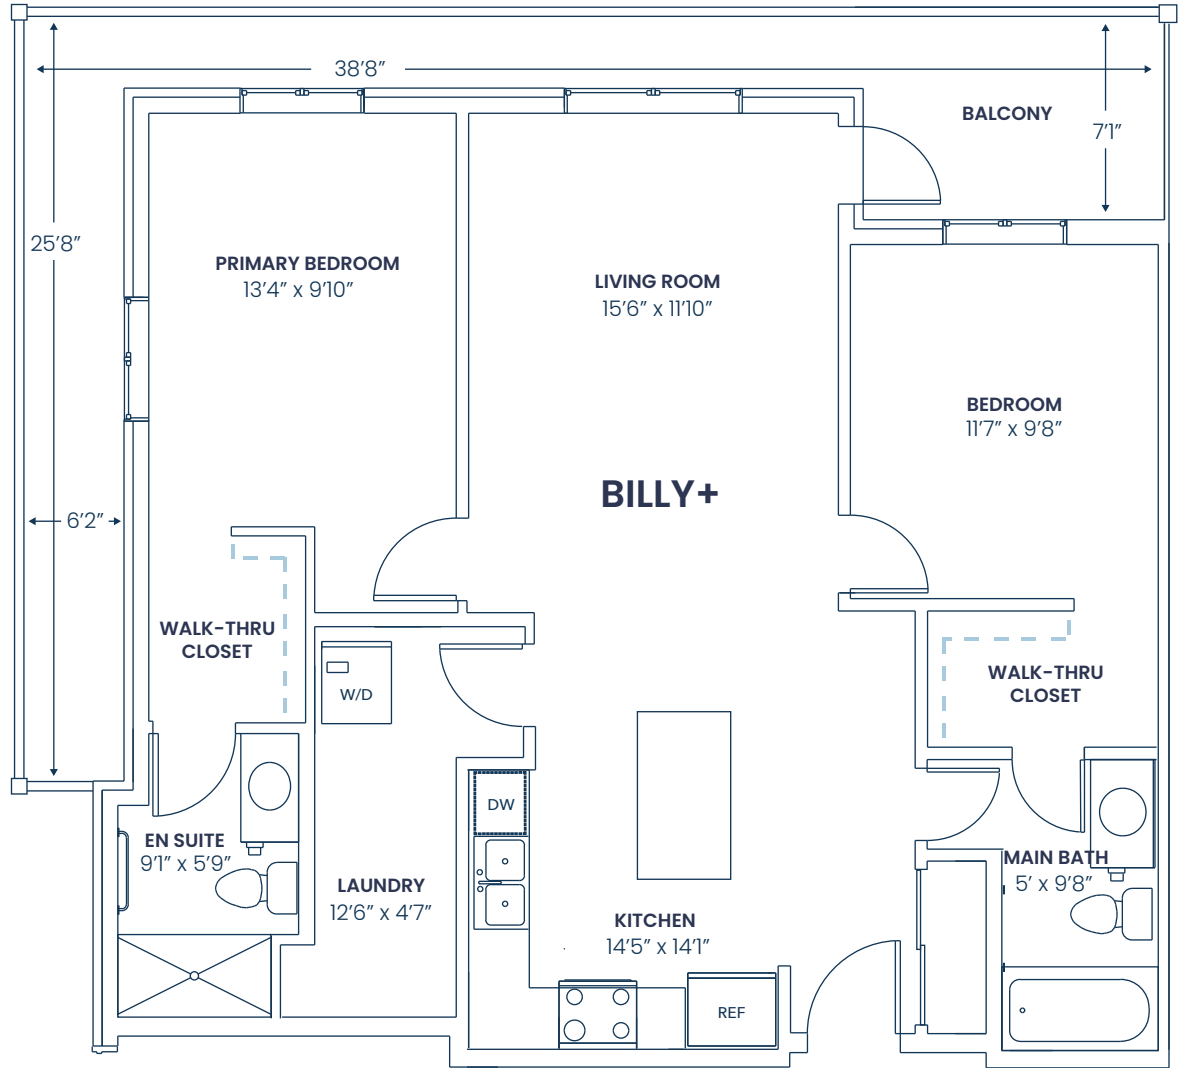

# SKY GATE

1ST FLOOR: ALPHA

ALL OTHER FLOORS: ALPHA

MODEL	BEDROOMS	BATHS	SQUARE FEET
BILLY+	2	2	980

All square footage and room sizes are approximate and may not be exactly as shown