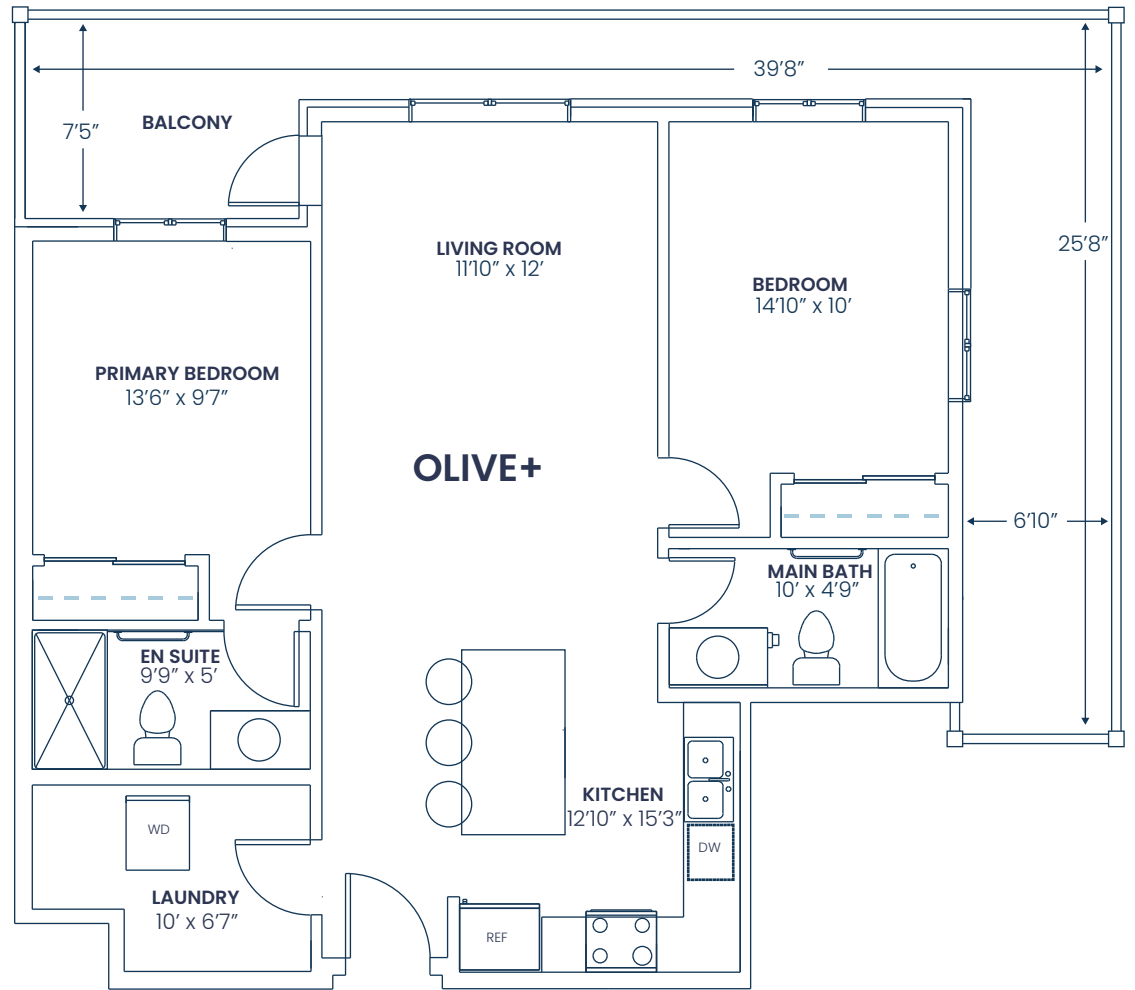

SKY GATE

1ST FLOOR: ALPHA

ALL OTHER FLOORS: ALPHA

MODEL

BEDROOMS

BATHS

SQUARE FEET

OLIVE+

2

2

906

All square footage and room sizes are approximate and may not be exactly as shown